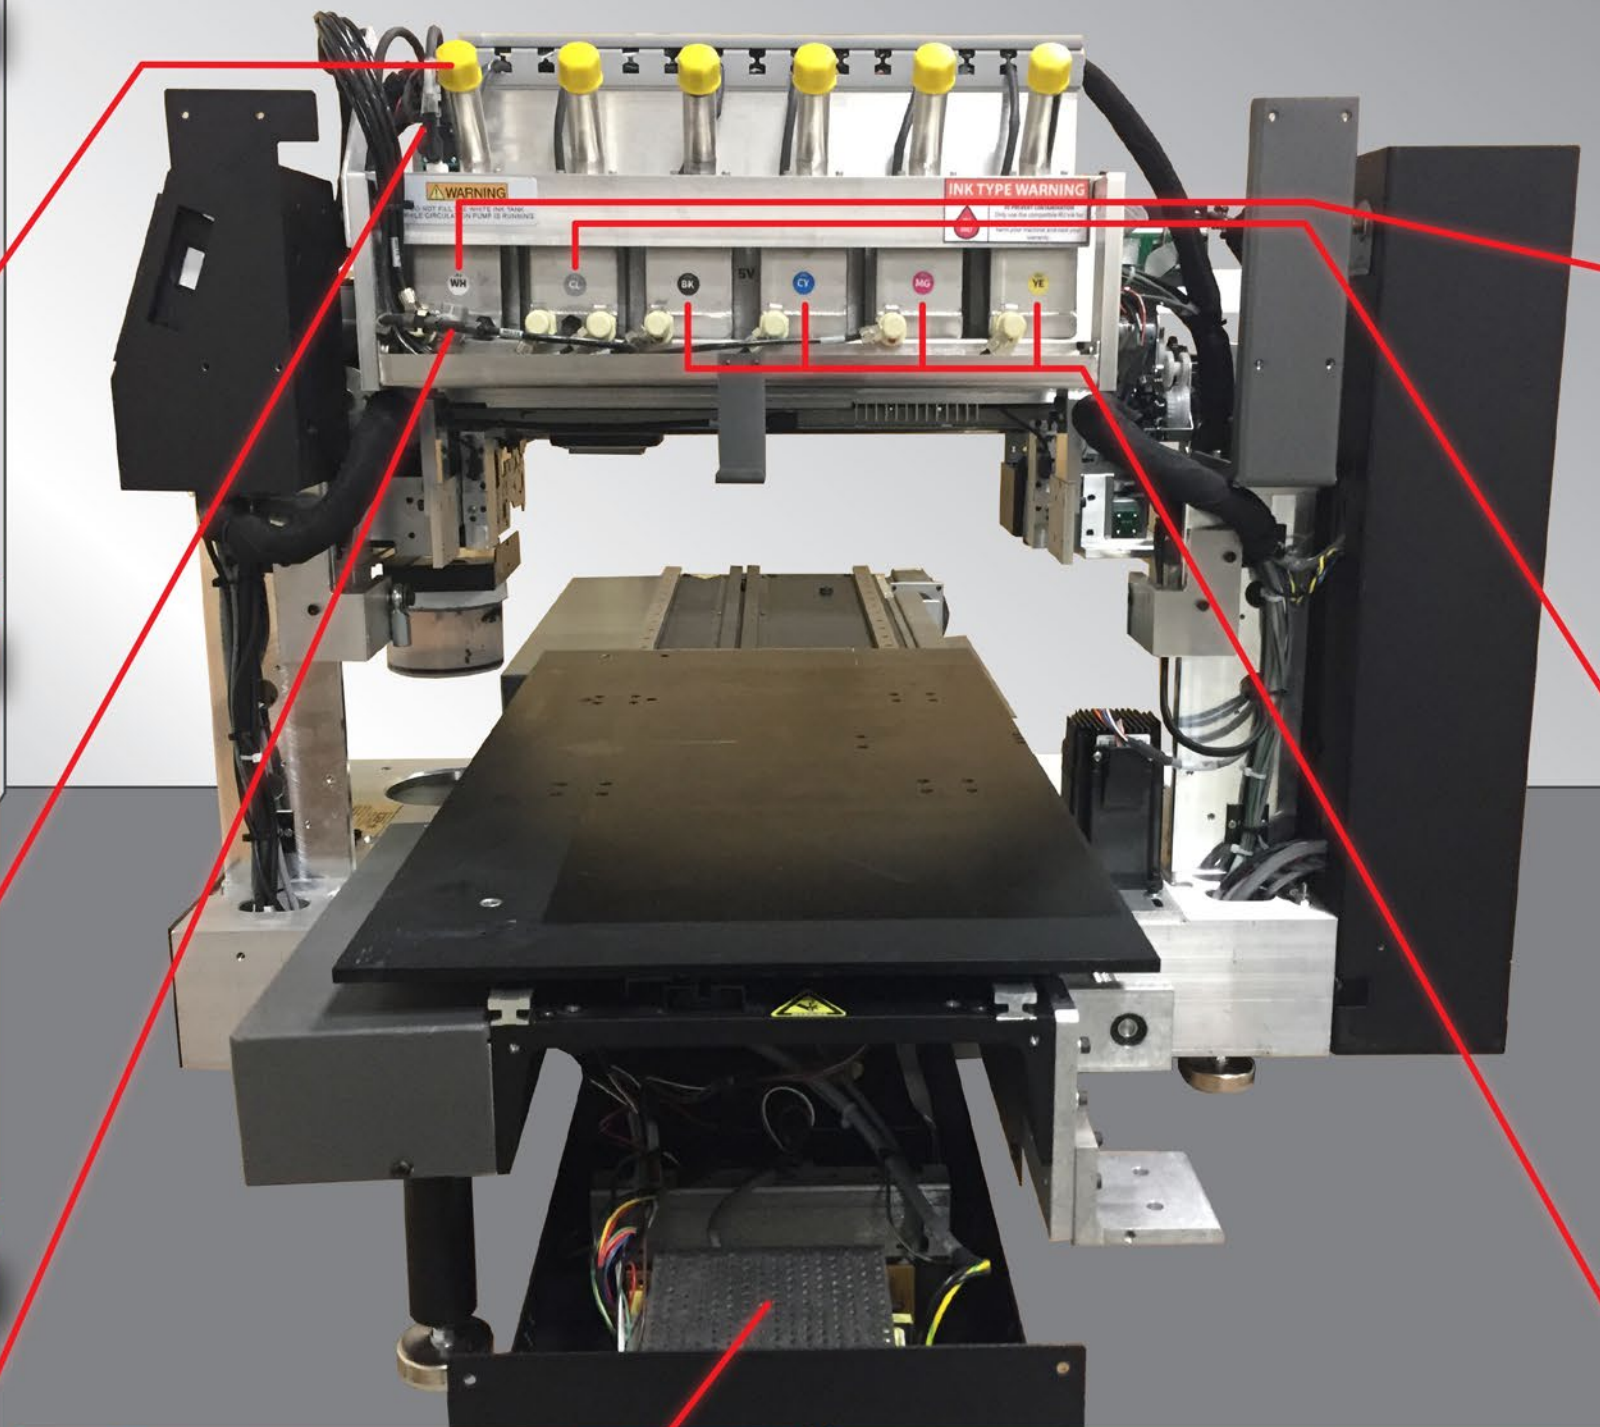

PT-1320-P129 | Filler Tube Cap Yellow

PT-1320-A049-3 | 3 Port Tank Assembly w/ Pump

PT-1320-A049-2 | 2 Port Tank Assembly

PT-1320-A049-1 | Single Port Tank Assembly

PT-1320-PE074 | White Ink Circulating Pump

PT-1320-P079 | Male Tank Fitting

PT-1320-P122 | Female Tank Fitting

PT-1320-PE004 | Main Power Supply

PT-1320-P145 | SS Breather Vent 1/8" NPT