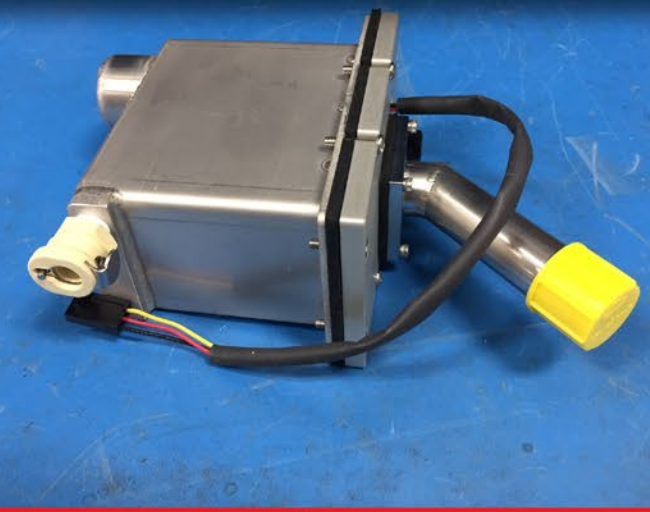

PT-1320-P129 | Filler Tube Cap Yellow

PT-1320-A049-3 | 3 Port Tank Assembly w/ Pump

PT-1320-A049-2 | 2 Port Tank Assembly

PT-1320-A049-1 | Single Port Tank Assembly

PT-1320-PE074 | White Ink Circulating Pump

PT-1320-P079 | Male Tank Fitting

PT-1320-P122 | Female Tank Fitting

PT-1320-PE004 | Main Power Supply

PT-1320-P145 | SS Breather Vent 1/8" NPT