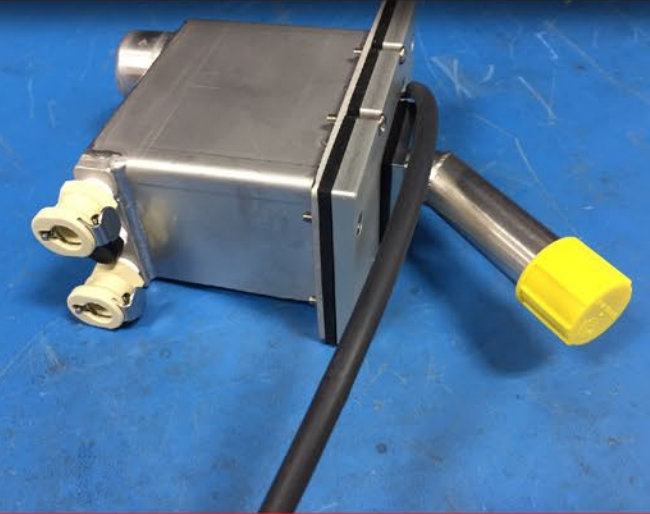

PT-1320-P129 | Filler Tube Cap Yellow

PT-1320-A049-3 | 3 Port Tank Assembly w/ Pump

PT-1320-A049-2 | 2 Port Tank Assembly

PT-1320-A049-1 | Single Port Tank Assembly

PT-1320-PE074 | White Ink Circulating Pump

PT-1320-P079 | Male Tank Fitting

PT-1320-P122 | Female Tank Fitting

PT-1320-PE004 | Main Power Supply

PT-1320-P145 | SS Breather Vent 1/8" NPT