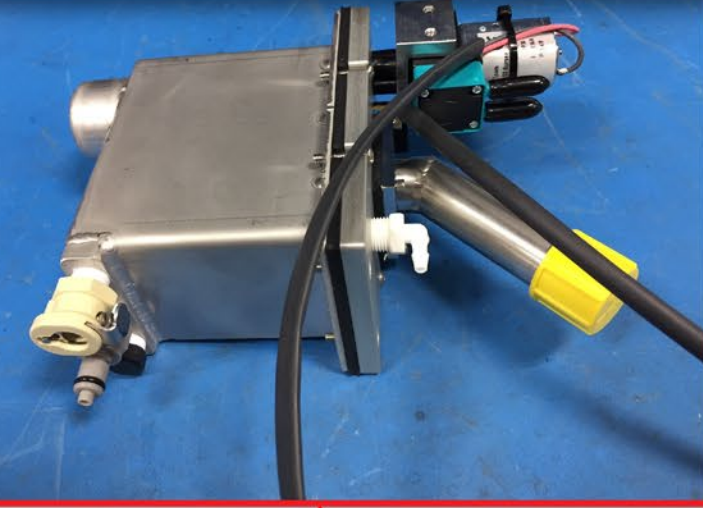

PT-1320-P129 | Filler Tube Cap Yellow

PT-1320-A049-3 | 3 Port Tank Assembly w/ Pump

PT-1320-A049-2 | 2 Port Tank Assembly

PT-1320-A049-1 | Single Port Tank Assembly

PT-1320-PE074 | White Ink Circulating Pump

PT-1320-P079 | Male Tank Fitting

PT-1320-P122 | Female Tank Fitting

PT-1320-PE004 | Main Power Supply

PT-1320-P145 | SS Breather Vent 1/8" NPT