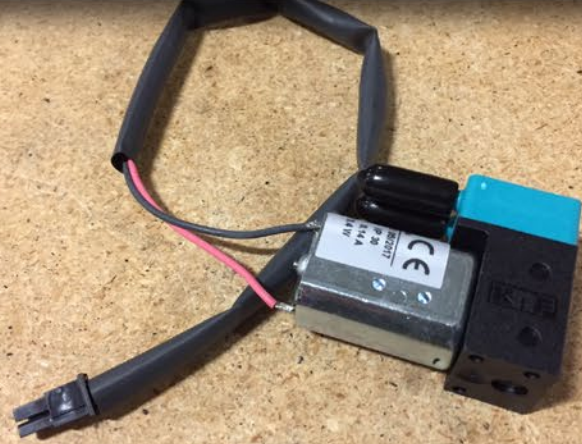

PT-1320-P129 | Filler Tube Cap Yellow

PT-1320-A049-3 | 3 Port Tank Assembly w/ Pump

PT-1320-A049-2 | 2 Port Tank Assembly

PT-1320-A049-1 | Single Port Tank Assembly

PT-1320-PE074 | White Ink Circulating Pump

PT-1320-P079 | Male Tank Fitting

PT-1320-P122 | Female Tank Fitting

PT-1320-PE004 | Main Power Supply

PT-1320-P145 | SS Breather Vent 1/8" NPT