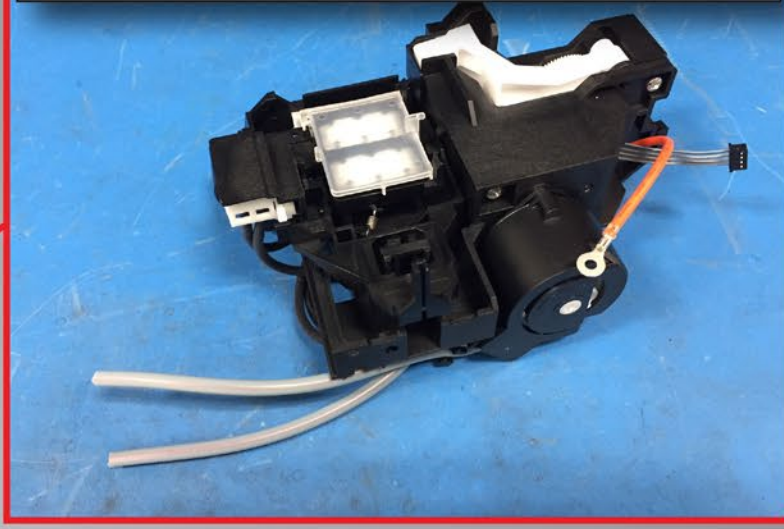

PT-1320-M086-T | Ink Purge Pad, Thick

PT-1320-M068-EZ | Purge Tray - End

PT-1320-A075 | Ink Waste Jar

PT-UVDJ-MVPCAP | MVP / 1800z Cap. Station

PT-1320-M439 | Ink Waste Pad, Short

PT-1320-M542 | Ink Waste Tray, Short

PT-1320-PE107 | Fuse, 2 Amp - YACB / F1

PT-1320-E001-6 | Y Axis Control Brd, MVP