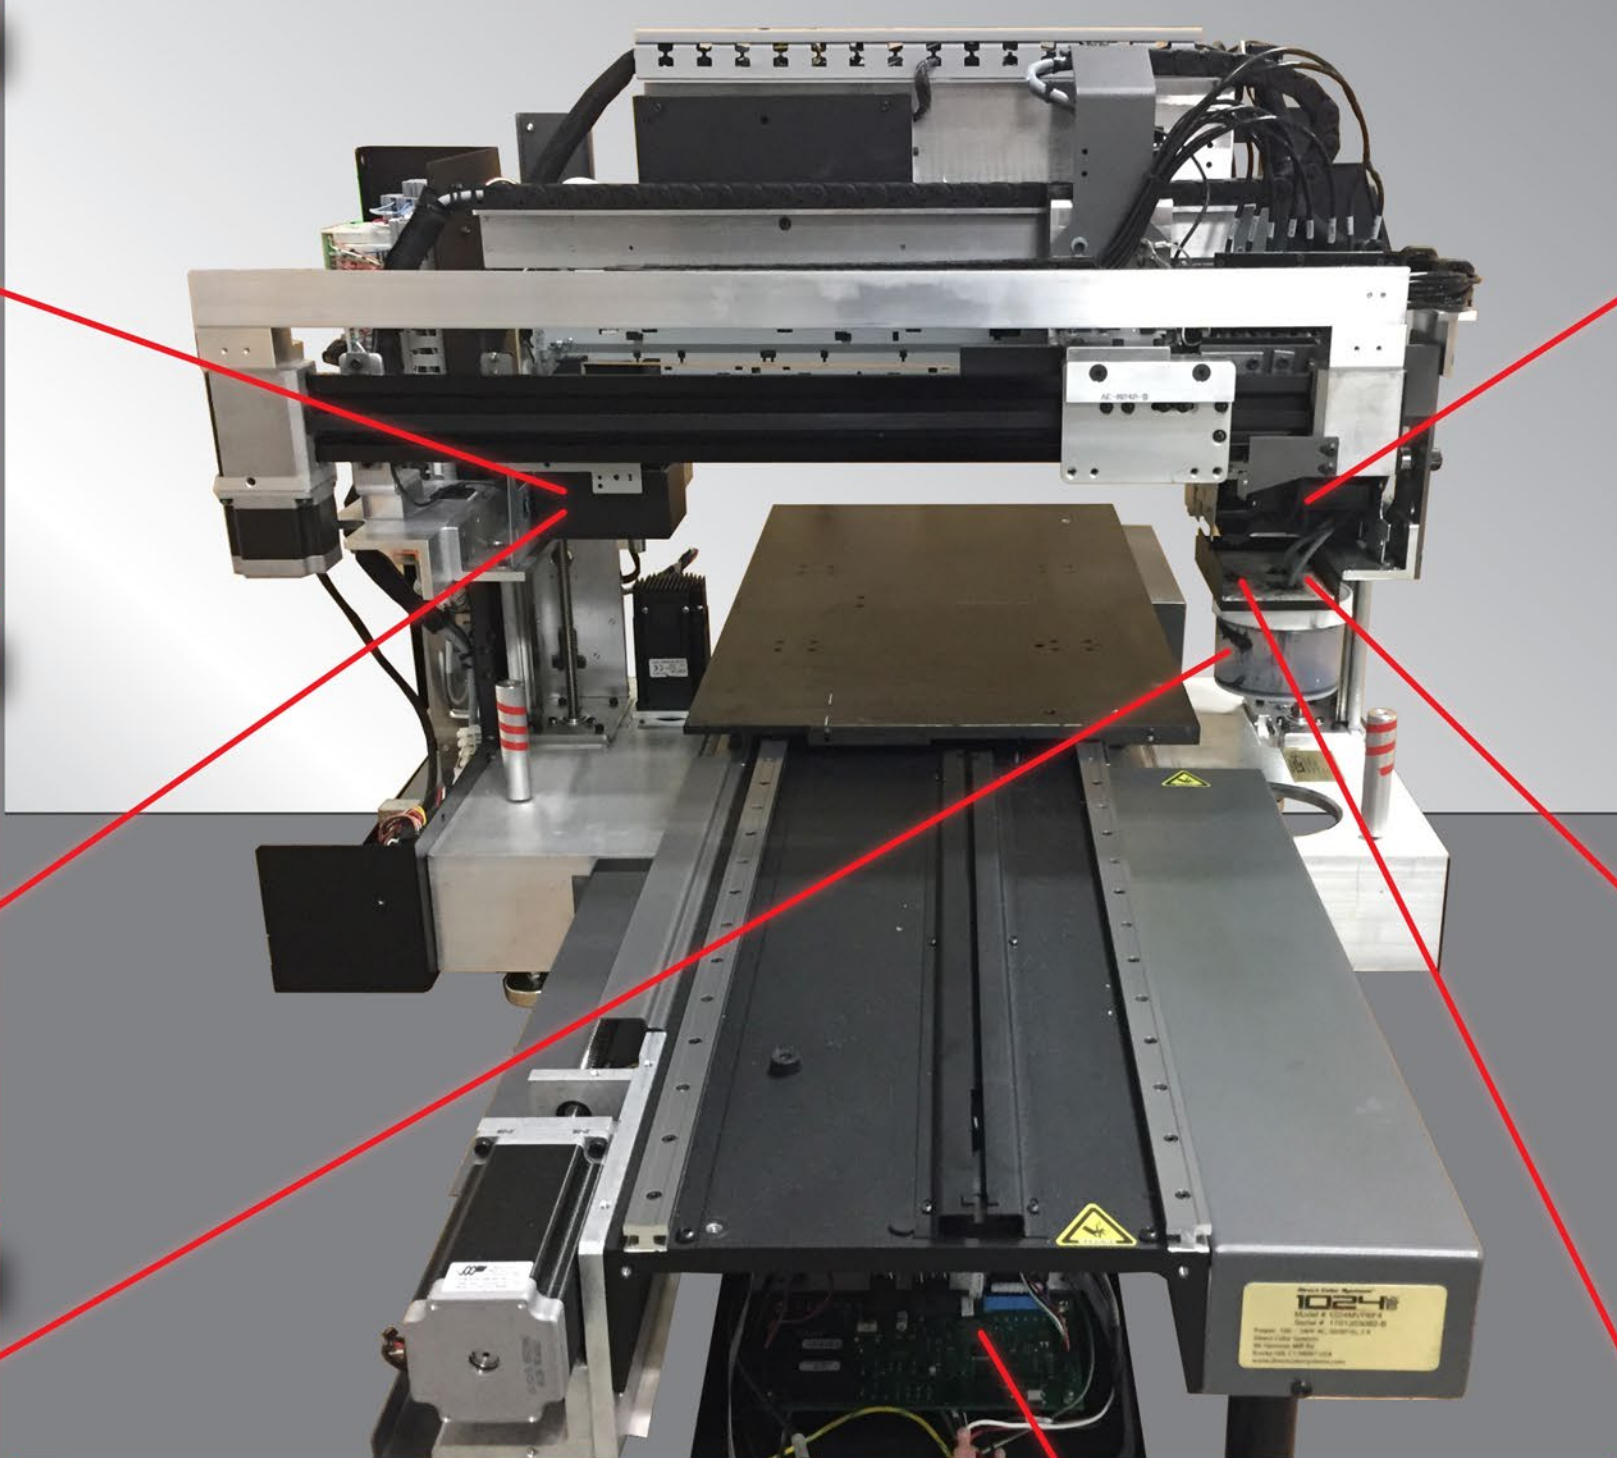

PT-1320-M086-T | Ink Purge Pad, Thick

PT-1320-M068-EZ | Purge Tray - End

PT-1320-A075 | Ink Waste Jar

PT-UVDJ-MVPCAP | MVP / 1800z Cap. Station

PT-1320-M439 | Ink Waste Pad, Short

PT-1320-M542 | Ink Waste Tray, Short

PT-1320-PE107 | Fuse, 2 Amp - YACB / F1

PT-1320-E001-6 | Y Axis Control Brd, MVP