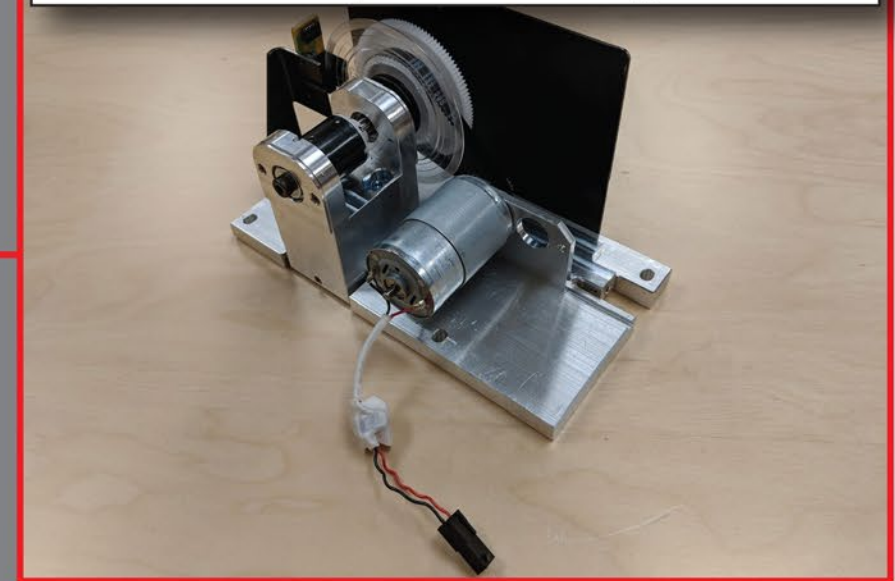

PT-1320-P159 | Adjustable Car, Igus Rail

PT-1320-PE002 | Table Sensor

PT-1320-P059 | Rubber Bumper, Table Stop

PT-A-1416 | Encoder Assy, 1800z

PT-PE-0017 | UV Lamp W/ Controller