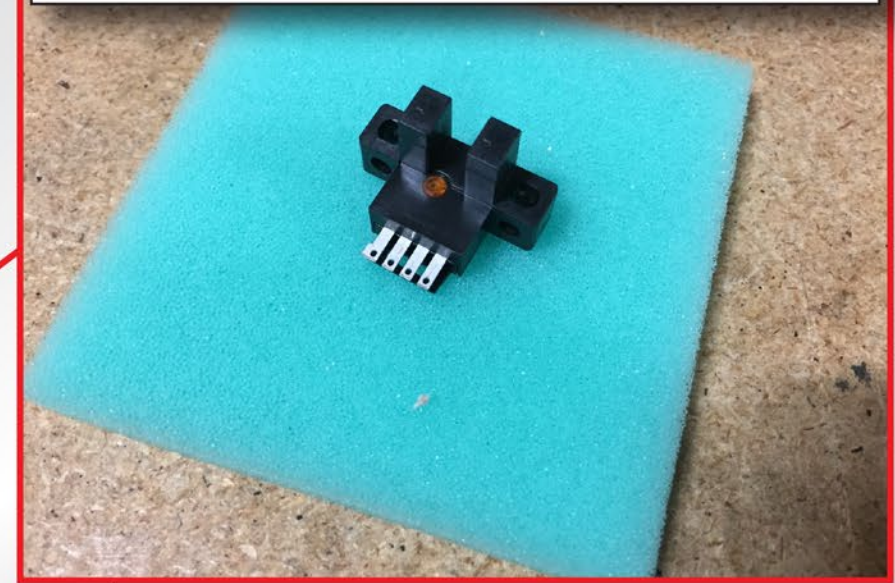

PT-1320-P159 | Adjustable Car, Igus Rail

PT-1320-PE002 | Table Sensor

PT-1320-P059 | Rubber Bumper, Table Stop

PT-A-1416 | Encoder Assy, 1800z

PT-PE-0017 | UV Lamp W/ Controller