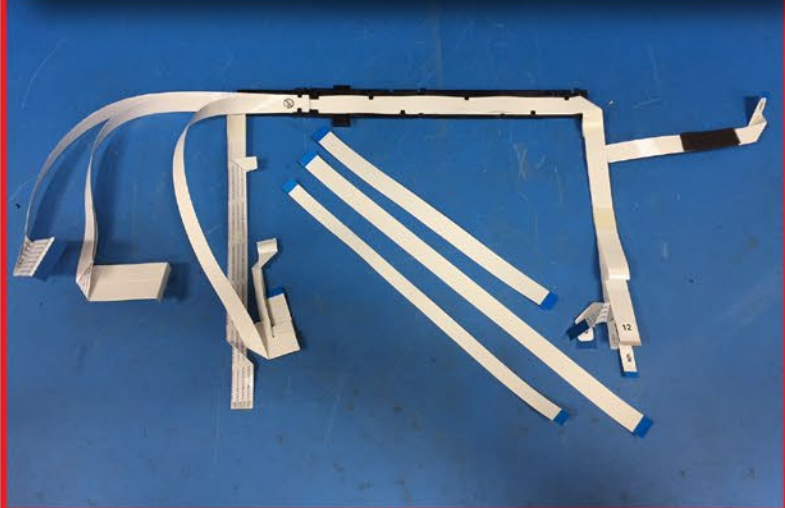

PT-K-0013 | Cable Replacement Kit

PT-A-1273 | 1800z Decoder Assembly

PT-2415870 | LED Panel board (Ink Light)

PT-1320-A056 | Damper Hose Assembly

PT-A-1298 | APG Assembly

PT-A-1317 | 1800z Print Head Assembly

PT-K-1390 | Print Head Screw Kit

PT-1320-M178 | Shipping Standoff

PT-K-0033 | 1800z Carriage & Shaft Kit

PT-1320-1518851 | Encoder Strip