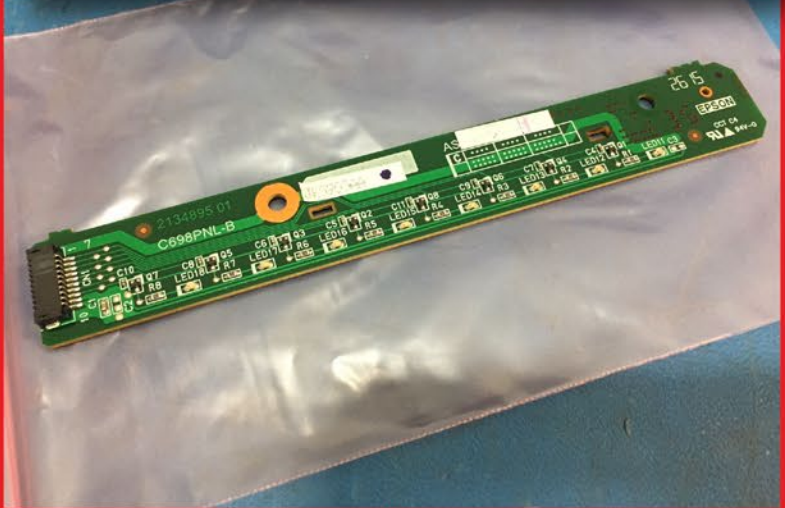

PT-K-0013 | Cable Replacement Kit

PT-A-1273 | 1800z Decoder Assembly

PT-2415870 | LED Panel board (Ink Light)

PT-1320-A056 | Damper Hose Assembly

PT-A-1298 | APG Assembly

PT-A-1317 | 1800z Print Head Assembly

PT-K-1390 | Print Head Screw Kit

PT-1320-M178 | Shipping Standoff

PT-K-0033 | 1800z Carriage & Shaft Kit

PT-1320-1518851 | Encoder Strip