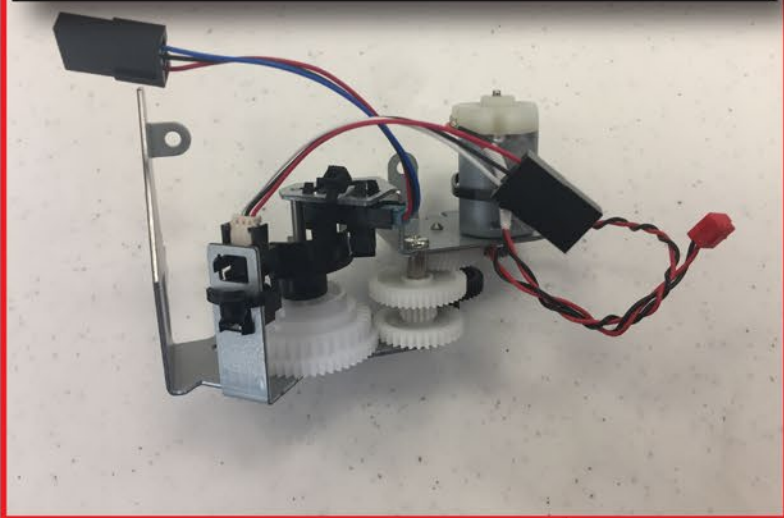

PT-K-0013 | Cable Replacement Kit

PT-A-1273 | 1800z Decoder Assembly

PT-2415870 | LED Panel board (Ink Light)

PT-1320-A056 | Damper Hose Assembly

PT-A-1298 | APG Assembly

PT-A-1317 | 1800z Print Head Assembly

PT-K-1390 | Print Head Screw Kit

PT-1320-M178 | Shipping Standoff

PT-K-0033 | 1800z Carriage & Shaft Kit

PT-1320-1518851 | Encoder Strip